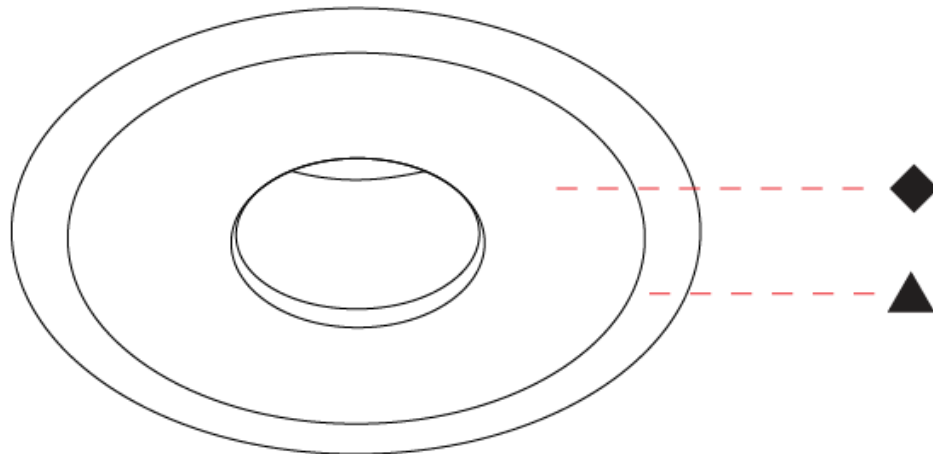

BIONIQ EVO ROUND PINHOLE RECESSED

A350218-

PROJECT	_____
TYPE	_____
SPECIFIER	_____
QUANTITY	_____
DATE	_____