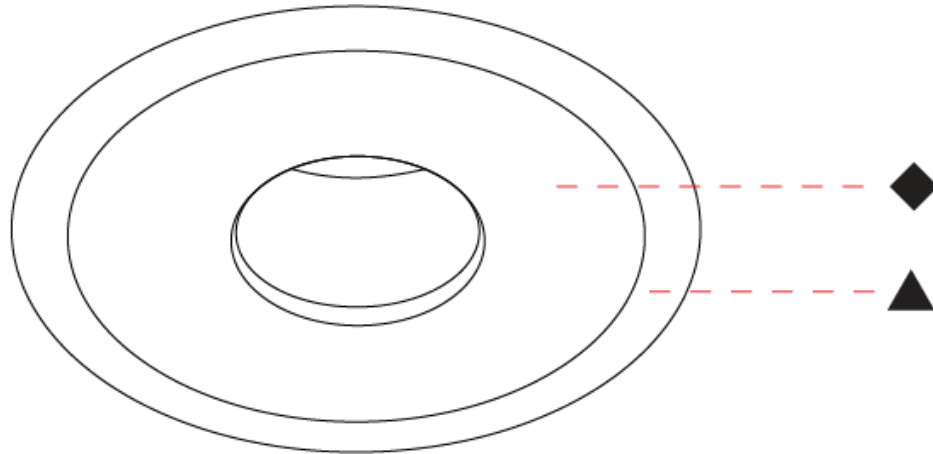

BIONIQ EVO ROUND PINHOLE RECESSED

A350219-

PROJECT	_____
TYPE	_____
SPECIFIER	_____
QUANTITY	_____
DATE	_____