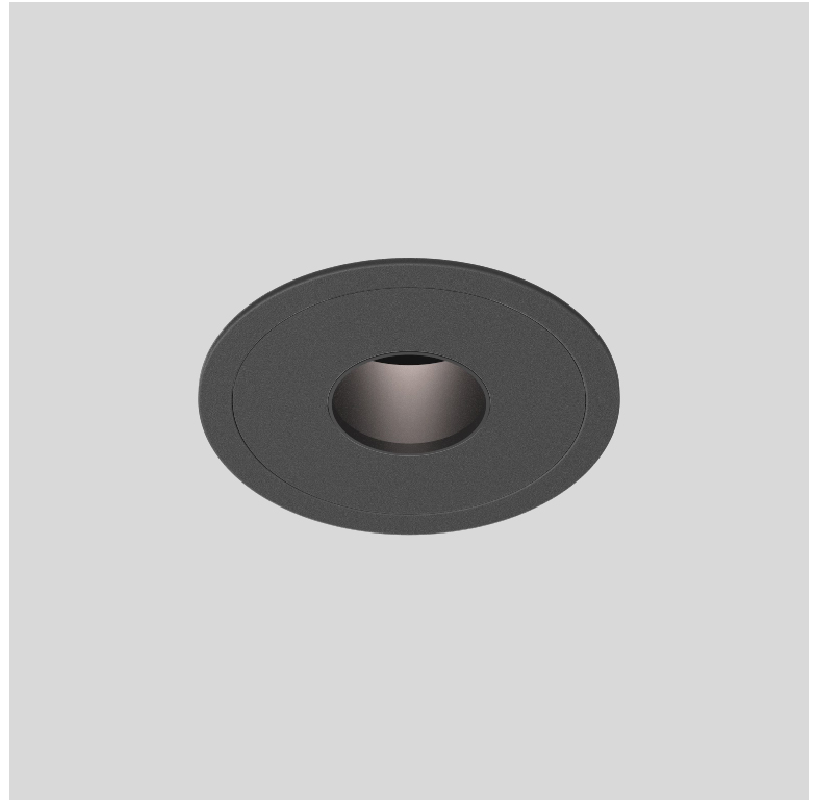

GENERAL

Series: Bioniq Evo Round Pinhole
Partner: Prolicht
Division: Architectural
Installation: Recessed
Product Type: Downlight
Mounting Location: Ceiling
Light Distribution: Adjustable / Direct

PHYSICAL

Shape: Round
Diameter (mm): 83
Diameter (in): 3 1/4
Height (mm): 100
Depth (mm): 105
Height (in): 4
Depth (in): 4 1/8
Ceiling Thickness (mm): 2 - 20
Ceiling Thickness (in): 1/16 - 1 1/8
Weight (kg): 0.4
Fixture Finish: SSR / BKV / CWI / CRY / HAB / UFT / ITA / RUA / FTG / MYG / LOD / PUS / FRO / FUP / KIA / POP / BLS / SPG / MEY / GOH / CHC / COM / ABZ / JAG / OBR / MOS / ROR
Fixture Material: Extruded Aluminum
Cut-out Measurements: Ø 75mm/2 15/16"

ELECTRICAL

Lamp Type: LED (Zhaga Standard)
Input Wattage (W): 13
Total Output Wattage (W): 11.8
Dimming: Non-dimming / DALI Dimming / MATTER Dimming
Driver Included: No
Driver Location: Remote
Driver Type: Constant Current - Universal
Driver Class: Class 2
Constant Current (MA): 350mA
Upon Request: 0-10V Dimming / Phase Dimming

LED

Color Temperature (°K): 2400 / 2700 / 3000 / 3500 / 4000
Max. Delivered Lumen (lm): Max 698
Nominal Lumen (lm): Max 1231
CRI: >90 CRI
Efficiency (%): 53.8
Lamp Life (hrs): 50000

OPTICAL

Beam Angle: 10
Adjustability: Rotational 350° / Tilt 30°

RATINGS AND CERTIFICATIONS

Certified By: Certified for North American Standards
IP rating: IP65
Glare Rating: ≤ 10