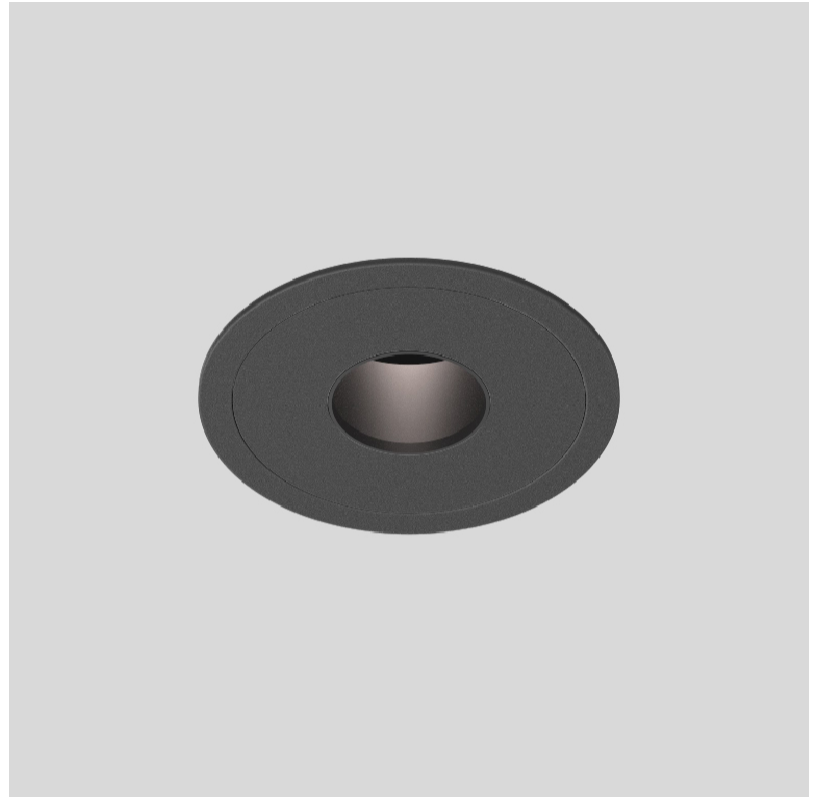

GENERAL

Series: Bioniq Evo Round Pinhole
Partner: Prolicht
Division: Architectural
Installation: Recessed
Product Type: Downlight
Mounting Location: Ceiling
Light Distribution: Adjustable / Direct

PHYSICAL

Shape: Round
Diameter (mm): 83
Diameter (in): 3 1/4
Height (mm): 100
Depth (mm): 105
Height (in): 4
Depth (in): 4 1/8
Ceiling Thickness (mm): 2 - 20
Ceiling Thickness (in): 1/16 - 1 1/8
Weight (kg): 0.4
Fixture Finish: [BLK / WHI](#)
Fixture Material: Extruded Aluminum
Cut-out Measurements: Dia. 75mm/2 15/16"

ELECTRICAL

Lamp Type: LED (Zhaga Standard)
Input Wattage (W): 12.3
Total Output Wattage (W): 10.9
Dimming: Non-dimming / DALI Dimming / MATTER Dimming
Driver Included: No
Driver Location: Remote
Driver Type: Constant Current - Universal
Driver Class: Class 2
Constant Current (MA): 350mA
Upon Request: 0-10V Dimming / Phase Dimming

LED

Color Temperature (°K): [2700-6500 Tunable White](#)
Max. Delivered Lumen (lm): Max 698
Nominal Lumen (lm): Max 1231
CRI: >90 CRI
Efficiency (%): 53.8
Lamp Life (hrs): 50000

OPTICAL

Beam Angle: [20 / 26 / 32](#)
Adjustability: Rotational 350° / Tilt 30°

RATINGS AND CERTIFICATIONS

Certified By: Certified for North American Standards
IP rating: IP65
Glare Rating: ≤ 10