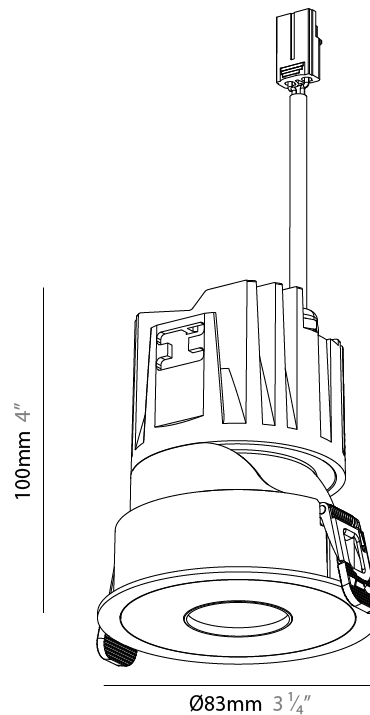

GENERAL

Series: Bioniq Evo Round Pinhole
Partner: Prolicht
Division: Architectural
Installation: Recessed
Product Type: Downlight
Mounting Location: Ceiling
Light Distribution: Adjustable / Direct

PHYSICAL

Shape: Round
Diameter (mm): 83
Diameter (in): 3 1/4
Height (mm): 100
Depth (mm): 105
Height (in): 4
Depth (in): 4 1/8
Ceiling Thickness (mm): 2 - 20
Ceiling Thickness (in): 1/16 - 1 1/8
Weight (kg): 0.4
Fixture Finish: [BLK / WHI](#)
Fixture Material: Extruded Aluminum
Cut-out Measurements: Dia. 75mm/2 15/16"

ELECTRICAL

Lamp Type: LED (Zhaga Standard)
Input Wattage (W): 12.3
Total Output Wattage (W): 10.9
Dimming: Non-dimming / DALI Dimming / MATTER Dimming
Driver Included: No
Driver Location: Remote
Driver Type: Constant Current - Universal
Driver Class: Class 2
Constant Current (MA): 350mA
Upon Request: 0-10V Dimming / Phase Dimming

LED

Color Temperature (°K): [2700-6500 Tunable White](#)
Max. Delivered Lumen (lm): Max 698
Nominal Lumen (lm): Max 1231
CRI: >90 CRI
Efficiency (%): 53.8
Lamp Life (hrs): 50000

OPTICAL

Beam Angle: [20 / 26 / 32](#)
Adjustability: Rotational 350° / Tilt 30°

RATINGS AND CERTIFICATIONS

Certified By: Certified for North American Standards
IP rating: IP65
Glare Rating: ≤ 10