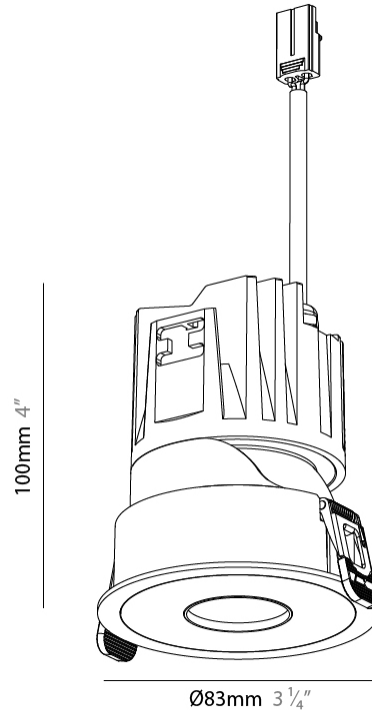

GENERAL

Series: Bioniq Evo Round Pinhole
Partner: Prolicht
Division: Architectural
Installation: Recessed
Product Type: Downlight
Mounting Location: Ceiling
Light Distribution: Adjustable / Direct

PHYSICAL

Shape: Round
Diameter (mm): 83
Diameter (in): 3 1/4
Height (mm): 100
Depth (mm): 105
Height (in): 4
Depth (in): 4 1/8
Ceiling Thickness (mm): 2 - 20
Ceiling Thickness (in): 1/16 - 1 1/8
Weight (kg): 0.4
Fixture Finish: SSR / BKV / CWI / CRY / HAB / UFT / ITA / RUA / FTG / MYG / LOD / PUS / FRO / FUP / KIA / POP / BLS / SPG / MEY / GOH / CHC / COM / ABZ / JAG / OBR / MOS / ROR
Fixture Material: Extruded Aluminum
Cut-out Measurements: Ø 75mm/2 15/16"

ELECTRICAL

Lamp Type: LED (Zhaga Standard)
Input Wattage (W): 13
Total Output Wattage (W): 11.8
Dimming: Non-dimming / DALI Dimming / MATTER Dimming
Driver Included: No
Driver Location: Remote
Driver Type: Constant Current - Universal
Driver Class: Class 2
Constant Current (MA): 350mA
Upon Request: 0-10V Dimming / Phase Dimming

LED

Color Temperature (°K): 2400 / 2700 / 3000 / 3500 / 4000
Max. Delivered Lumen (lm): Max 698
Nominal Lumen (lm): Max 1231
CRI: >90 CRI
Efficiency (%): 53.8
Lamp Life (hrs): 50000

OPTICAL

Beam Angle: 10
Adjustability: Rotational 350° / Tilt 30°

RATINGS AND CERTIFICATIONS

Certified By: Certified for North American Standards
IP rating: IP65
Glare Rating: ≤ 10